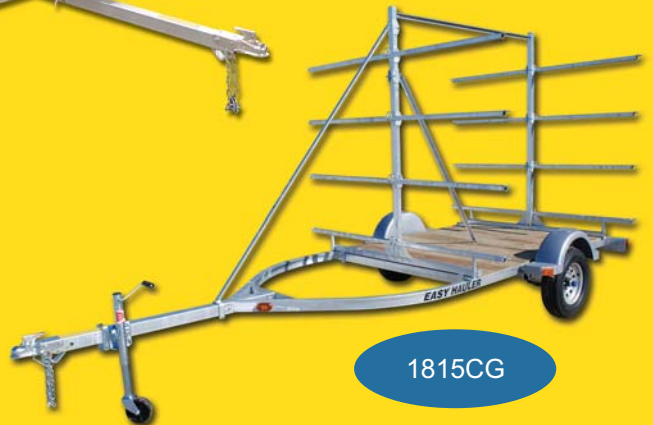

WATERCRAFT TRAILERS

WC112

WC212

There are many different types of craft on the water...fortunately Easy Hauler makes a trailer to fit just about any one of them.

If your pleasure is hitting the waves and dancing around the swells on a PWC, Easy Hauler has a trailer to suit your needs.

SPECIALTY TRAILERS

ATV-P800

ST810G-12

UTLS716TG

1815CG

EASY HAULER

MANUFACTURED BY:

Baywood Enterprises
Box 70, North Bay ON P1B 8G8
Ph: 800-545-2925 - Fax: 800-363-8494
www.easyhauler.com
www.bwmarineproducts.com
info@bwmarineproducts.com